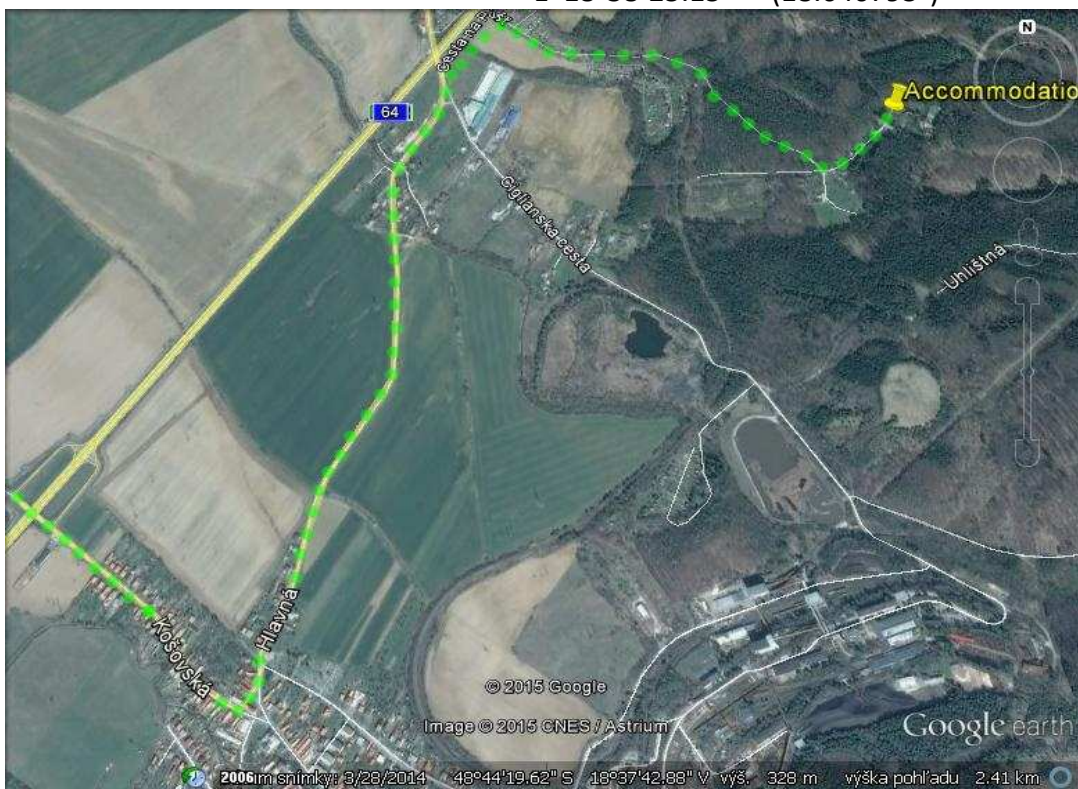

Dead line for the preliminary check-ins 14 April 2016 till 24.00

CONTACT PERSONS: Ján Mečiar
F. Hečku č. 27
971 01 Prievidza
Slovak Republic
<mailto:meciar@cvcpd.edu.sk>

We recommend a visit spa town Bojnice, which is located 8 km from place of competition.

Website: <http://www.bojnice.sk/>

Accommodation – Resort Púšť : GPS: N 48°44'44.28" (48.745719°)
E 18°38'25.15" (18.640795°)

Contest site : Municipality KOŠ – GPS: N 48°44'2.77" (48.734682°)
E 18°35'42.32" (18.595562°)